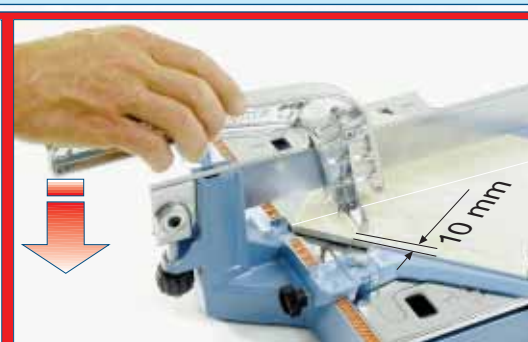

Tagliapiastrelle standard a trazione

Standard tile Cutters - Coupe-carreaux standard - Fliesenschneider standard

BREVETTATA
PATENTED

Art.	cm.	cm.	mm.	Kg.
5-5M	50x50	35x35	20	7,2
6	35x35	25x25	20	4,6

ART. 14A gres porcellanato, mosaico in ceramica
porcelain gres, ceramic mosaic

A richiesta On request

ART. 14M solo mosaico vetroso
vetrified mosaic only

MOSAICO