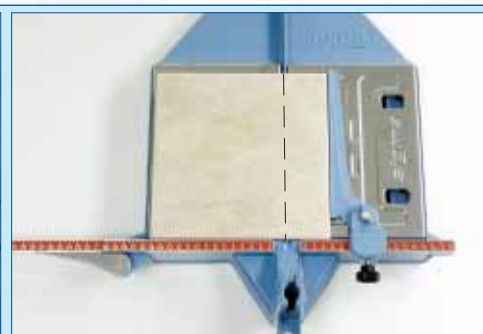

Tagliapiastrelle standard a trazione

Standard tile Cutters - Coupe-carreaux standard - Fliesenschneider standard

BREVETTATA
PATENTED

Art.	cm.	cm.	mm.	Kg.
5-5M	50x50	35x35	20	7,2
6	35x35	25x25	20	4,6

ART. 14A gres porcellanato, mosaico in ceramica
porcelain gres, ceramic mosaic

A richiesta On request

ART. 14M solo mosaico vetroso
vetrified mosaic only

MOSAICO