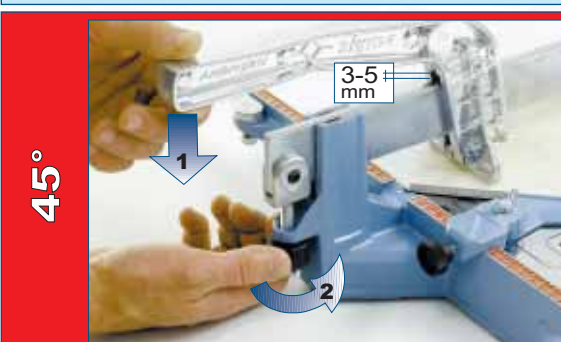

Tagliapiastrelle standard a trazione

Standard tile Cutters - Coupe-carreaux standard - Fliesenschneider standard

BREVETTATA
PATENTED

Art.	cm.	cm.	mm.	Kg.
5-5M	50x50	35x35	20	7,2
6	35x35	25x25	20	4,6

ART. 14A gres porcellanato, mosaico in ceramica
porcelain gres, ceramic mosaic

A richiesta On request

ART. 14M solo mosaico vetroso
vetrified mosaic only

MOSAICO