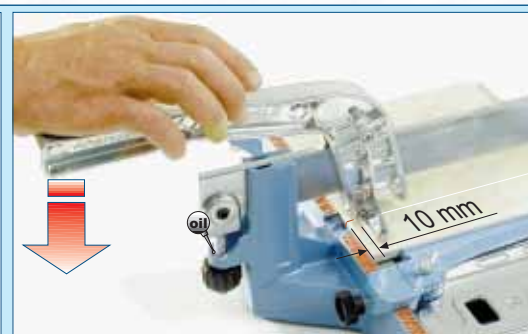

Tagliapiastrelle standard a trazione

Standard tile Cutters - Coupe-carreaux standard - Fliesenschneider standard

BREVETTATA
PATENTED

Art.	cm.	cm.	mm.	Kg.
5-5M	50x50	35x35	20	7,2
6	35x35	25x25	20	4,6

ART. 14A gres porcellanato, mosaico in ceramica
porcelain gres, ceramic mosaic

A richiesta On request

ART. 14M solo mosaico vetroso
vetrified mosaic only

MOSAICO