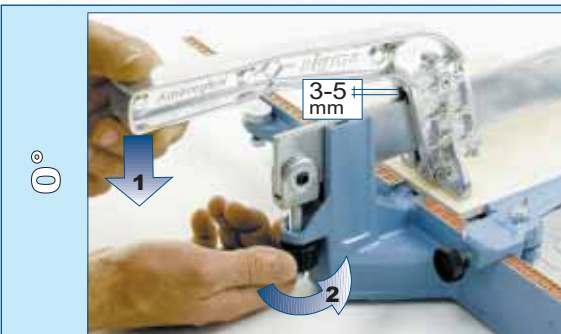

Tagliapiastrelle standard a trazione

Standard tile Cutters - Coupe-carreaux standard - Fliesenschneider standard

BREVETTATA
PATENTED

Art.	cm.	cm.	mm.	Kg.
5-5M	50x50	35x35	20	7,2
6	35x35	25x25	20	4,6

ART. 14A gres porcellanato, mosaico in ceramica
porcelain gres, ceramic mosaic

A richiesta On request

ART. 14M solo mosaico vetroso
vetrified mosaic only

MOSAICO